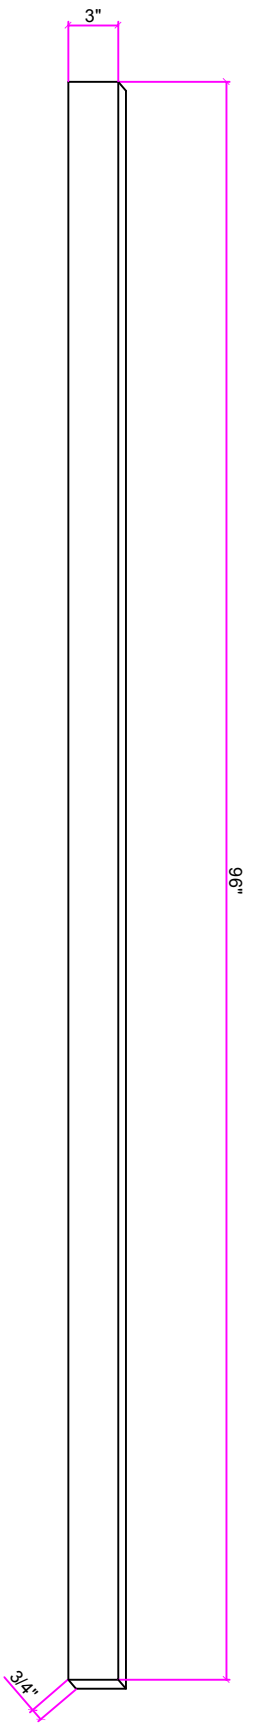

REVISIONS

Accessory

DRAWN BY:
CHARLES WANG

DATE: 1.8.2017

SCALE: 1/4" = 1'-0"

SHEET: 8.5" X 11"

FS396